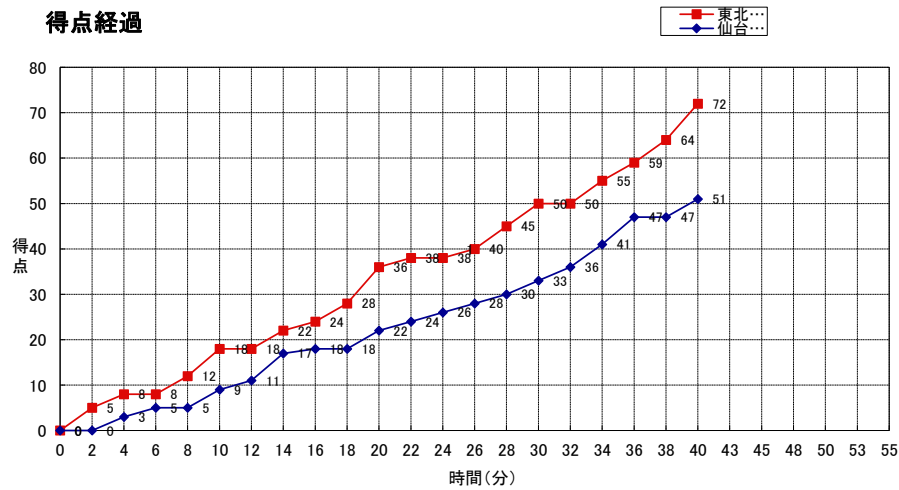

試合区分: No. 2B2 1次リーグ コミッショナー: 佐々木桂二

期 日: 2017(H29)年9月2日(土) 主審: 武田亜沙美

開始時間: 13:30 副審: 伊藤睦哲 磯部朱里

終了時間:

東北学院大学 (一部1位)	○	18 -st1-	9	●	仙台大学 (一部3位)
	72	18 -2nd-	13		
		14 -3rd-	11		
		22 -4th-	18		
		-OT1-			
	-OT2-				
	-OT3-				

東北学院大学

No.	S	選手名	PTS	3P FG		2P FG		FT		PF	REBOUNDS			TO	AS	ST	BS	MIN
				M	A	M	A	M	A		OR	DR	TOT					
29	*	角田穂乃香	26	4	9	6	13	2	4	0	2	3	5	0	3	0	0	
1	*	小林佳央	5	0	0	2	4	1	1	0	1	5	6	0	0	0	0	
6	*	菅野志帆	17	3	10	4	6	0	0	0	0	2	2	0	0	0	0	
13		加藤美緒	-	-	-	-	-	-	-	-	-	-	-	-	-	-	-	
14		伊沢香南	0	0	3	0	0	0	0	0	1	3	4	0	0	0	0	
15		高橋絵理奈	-	-	-	-	-	-	-	-	-	-	-	-	-	-	-	
17		佐藤穂乃香	2	0	3	1	2	0	0	0	0	2	2	0	0	0	0	
18		木村友香	-	-	-	-	-	-	-	-	-	-	-	-	-	-	-	
21		赤坂萌子	-	-	-	-	-	-	-	-	-	-	-	-	-	-	-	
28		佐々木結	12	0	0	5	8	2	2	0	3	1	4	0	0	0	0	
30		平野なつみ	-	-	-	-	-	-	-	-	-	-	-	-	-	-	-	
31	*	中村朱里	4	0	2	1	2	2	2	0	1	2	3	0	0	0	0	
33	*	榊里菜	6	1	3	1	1	1	2	0	3	6	0	0	0	0	0	
41		鈴木 蘭	-	-	-	-	-	-	-	-	-	-	-	-	-	-	-	
52		藤田紗良	-	-	-	-	-	-	-	-	-	-	-	-	-	-	-	
TEAM		合計	72	8	30	20	36	8	11	0	11	21	32	0	3	0	0	0:00
				26.7%		55.6%		72.7%										

仙台大学

No.	S	選手名	PTS	3P FG		2P FG		FT		PF	REBOUNDS			TO	AS	ST	BS	MIN
				M	A	M	A	M	A		OR	DR	TOT					
2	*	工藤千穂	7	1	4	2	3	0	0	0	0	0	0	0	1	0	0	
3		興羽りな	-	-	-	-	-	-	-	-	-	-	-	-	-	-	-	
4	*	工藤明日香	11	0	1	3	8	5	9	0	2	7	9	0	0	0	0	
5		長澤優菜	2	0	0	0	3	2	2	0	0	0	0	0	0	0	0	
6	*	吉田晴香	4	0	0	2	6	0	0	0	0	4	4	0	0	0	0	
9		伊藤凡奈	-	-	-	-	-	-	-	-	-	-	-	-	-	-	-	
10		千葉沙希	2	0	0	1	4	0	0	0	1	1	0	0	0	0	0	
13	*	佐藤楓	2	0	3	1	3	0	0	0	0	0	0	0	0	0	0	
15		高橋奈々子	-	-	-	-	-	-	-	-	-	-	-	-	-	-	-	
17		高橋花音	-	-	-	-	-	-	-	-	-	-	-	-	-	-	-	
18		清水理香子	17	2	10	3	9	5	6	0	3	3	0	0	0	0	0	
20		小松あかり	-	-	-	-	-	-	-	-	-	-	-	-	-	-	-	
21		石田実希	-	-	-	-	-	-	-	-	-	-	-	-	-	-	-	
22	*	金成明日花	6	0	1	3	4	0	0	0	1	3	4	0	0	0	0	
88		三須秋穂	-	-	-	-	-	-	-	-	-	-	-	-	-	-	-	
TEAM		合計	51	3	19	15	40	12	17	0	3	18	21	0	1	0	0	0:00
				15.8%		37.5%		70.6%										

PST: ポイント M: 成功 A: 試投 %: シュート率 FG: フィールドゴール 3P: 3ポイントシュート 2P: 2ポイントシュート FT: フリースロー F: フェール OR: オフenseリバウンド DR: ディフェンスリバウンド TOT: トータルリバウンド TO: ターンオーバー AS: アシスト ST: スタイール BS: フロックショット MIN: 出場時間 S: ストップ OT: 延長

得点経過

ゲームレポート

○第1ピリオド

学院大は出だしから#29中心とする積極的なプレーと確実なシュートで得点を重ねていく。また、プレッシャーの強い堅い守りで、相手に流れをわたさない。一方仙台大は、相手のミスを突くプレーでゴールを狙うも、思うようにシュートが決まらない。さらに度重なるファールでチームファールとなり、フリースローを与え失点が増える。18-9で東北学院大がリードした状態で第一ピリオド終了。

○第2ピリオド

前半、仙台大は、相手のミスを誘うディフェンスからパスカットをし、加点していく。また、センターを中心とするオフェンスで徐々に点差を縮めていく。しかし、東北学院大はパスミスから失点で、出だしこそつまづいたものの、早い展開のオフェンスで流れを引き戻す。36-22で東北学院大がリードし、前半を折り返す。

○第3ピリオド

仙台大学はディフェンスをゾーンディフェンスに変更してシュートは打たれるものの、確実にリバウンドをとり、オフェンスにつなげる。また#2の3連続得点で流れを引き寄せ。東北学院大は相手のゾーンディフェンスに苦戦するも、相手のミスを見逃さず安定して加点していく。後半、徐々にゾーンディフェンスに対応し、合わせからのジャンプシュート、さらには#29の3Pで点差を引き離し、50-33で東北学院大がリードした状態で第三ピリオド終了。

○第4ピリオド

前半、仙台大は激しいプレッシャーディフェンスで相手のミスを誘い、得点を重ねていく。さらに中盤、2連続で3Pを決め、流れを引き寄せ。一方、東北学院大はタイムアウトを取り、立て直し、さらに#6と#29の3Pで徐々に流れを引き戻す。最後は72-51で東北学院大が勝利した。

担当者: ()

東北大学バスケットボール連盟