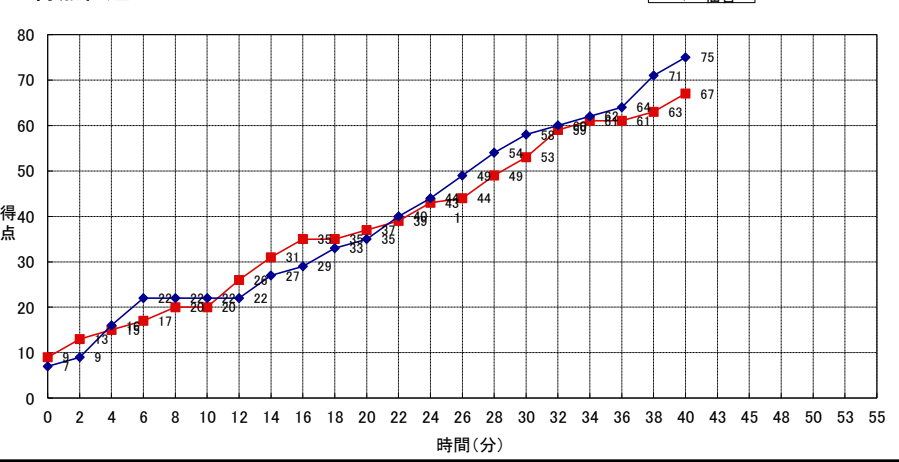

大会名称: **第15回東北大学バスケットボールリーグ**
兼全日本大学バスケットボール選手権大会 東北地区予選会

開催場所: **東北学院大学 泉キャンパス体育館**

試合区分: **No. 31B** **1次リーグ** コミッショナー: **佐々木桂二**

期 日: **2014(H26)年8月31日(日)** 主審: **小川裕之**

開始時間: **13:30** 副審: **松本彩織**

終了時間:

仙台大学 (一部3位)	○ 75	22 -st1- 20 13 -2nd- 17 23 -3rd- 16 17 -4th- 14 -OT1- -OT2- -OT3-	● 67	山形大学 (一部1位)

仙台大学

No.	S	選手名	PTS	3P FG		2P FG		FT		PF	REBOUNDS			TO	AS	ST	BS	MIN	
				M	A	M	A	M	A		TF	OR	DR						TOT
2	*	花田遥歌	23	3	6	7	16	0	0	3	0	6	6	0	0	0	0		
1		遠藤真生	-	-	-	-	-	-	-	-	-	-	-	-	-	-	-		
5	*	佐々木ゆめ	7	1	4	2	3	0	0	4	1	2	3	0	0	0	0		
6		伊藤瑞穂	0	0	2	0	1	0	0	2	0	1	1	0	0	0	0		
7		金子恵	-	-	-	-	-	-	-	-	-	-	-	-	-	-	-		
8		澤田真実	13	0	0	6	8	1	2	2	4	3	7	0	0	0	0		
9		巖上朝香	-	-	-	-	-	-	-	-	-	-	-	-	-	-	-		
11	*	笹野張月	20	1	3	7	16	3	4	0	3	7	10	0	0	0	0		
12		影山あや	-	-	-	-	-	-	-	-	-	-	-	-	-	-	-		
17	*	芳賀亜美	0	0	1	0	1	0	0	2	0	0	0	0	0	0	0		
19		森島木賀	2	0	3	1	2	0	0	0	0	0	0	0	0	0	0		
21		阿部昌子	-	-	-	-	-	-	-	-	-	-	-	-	-	-	-		
22		小野寺沙都子	-	-	-	-	-	-	-	-	-	-	-	-	-	-	-		
23		緑川菜香	-	-	-	-	-	-	-	-	-	-	-	-	-	-	-		
88	*	高橋奈央	10	0	0	5	8	0	1	2	4	2	6	0	0	0	0		
TEAM 菅野恵子																			
合 計			75	5	19	28	55	4	7	15	24	42	66	0	0	0	0	0:00	
					28.3%		50.9%												

山形大学

No.	S	選手名	PTS	3P FG		2P FG		FT		PF	REBOUNDS			TO	AS	ST	BS	MIN	
				M	A	M	A	M	A		TF	OR	DR						TOT
4	*	外山優子	38	1	4	13	25	9	12	2	0	1	1	0	1	0	0		
5		大柴かおる	-	-	-	-	-	-	-	-	-	-	-	-	-	-	-		
6	*	宮崎わかな	6	0	0	3	6	0	0	3	2	5	7	0	0	0	0		
7		澤田真由美	-	-	-	-	-	-	-	-	-	-	-	-	-	-	-		
8		梅本真帆	-	-	-	-	-	-	-	-	-	-	-	-	-	-	-		
9	*	斗沢千曉	9	0	0	3	8	3	3	1	0	1	1	0	0	0	0		
10		高橋美緒	0	0	0	1	0	0	0	0	2	2	0	0	0	0	0		
11	*	吉田園佳	6	0	0	3	8	0	0	5	0	1	1	0	0	0	0		
12	*	島本悠加	8	0	5	3	3	2	2	1	2	6	8	0	1	0	0		
TEAM 高橋大樹																			
合 計			67	1	9	25	51	14	17	12	8	32	40	0	2	0	0	0:00	
					11.1%		49.0%												

PTS: ポイント
M: 成功
A: 試投
%: シュート率
FG: フィールドゴール
3P: 3ポイントシュート
2P: 2ポイントシュート
FT: フリースロー
F: ファウル
OR: オフenseリバウンド
DR: ディフェンスリバウンド
TOT: トータルリバウンド
TO: テンオーバー
AS: アシスト
ST: スティール
BS: ブロックショット
MIN: 出場時間
S: ストップ
OT: 延長

得点経過

ゲームレポート

○試合まとめ
2勝している両者は、互いに1歩も譲らない試合運びを展開する。山形大4番外山が鋭いドライブから点数を量産していくが、仙台大のゾーンディフェンスに手こずり、仙台大2番花田を中心としたアウトサイド陣がシュートを決め、仙台大が大きく試合の流れを掴み、山形大からリードを奪っていく。山形大も体を張ったプレーをし続けるが、仙台大が最後に力を見せ、勝利した。

○第一ピリオド
開始4秒、山形大12番島本がシュートを決め、試合の流れを掴もうとするが、仙台大も速い攻めから、山形大に喰い付いていく。山形大も4番外山を中心に1対1からゴールに向かっていくが、仙台大の堅いディフェンスに守られ、22-20で仙台大がリードし、第1ピリオド終了。

○第二ピリオド
山形大4番外山が3ポイントをきめ、山形大9番斗沢がシュートを決め、仙台大がタイムアウトをとる。仙台大は速いローテーションから全員で守り続け、仙台大2番花田のシュートから4点差に縮める。山形大も体を張ったリバウンドからスピードのあるドライブから仙台大からファウルをもらい、フリースローを確実に決めていくが、仙台大11番笹野が残り20秒でシュートを決め、35-37山形大リードで前半を折り返す。

○第三ピリオド
仙台大が2-1-2のゾーンディフェンスを仕掛け、流れを掴む。仙台大のアウトサイドが連続で3ポイントを決めていき、たまたま山形大タイムアウトを要求。山形大もゾーンディフェンスを仕掛け、両者とも1歩も譲らず試合が進んでいく、残り1分40秒、仙台大2番花田の3ポイントが決まり、残り9秒、仙台大88番高橋が体を張ったリバウンドからバスケットカウントをもらい、一気に仙台大が流れを掴み、58-53仙台大リードで最終ピリオドへ。

○第四ピリオド
両者共、ゾーンディフェンスで堅い守りを続ける。残り4分、仙台大2番花田、88番高橋がシュートを決め、流れを掴み、仙台大11番笹野の3ポイントから8点差まで突き放す、山形大も4番外山がシュートをねじ込むが、点差は8点差のまま、仙台大が流れを掴み、75-67仙台大が山形大に勝利した。

担当者: ( )

東北大学バスケットボール連盟