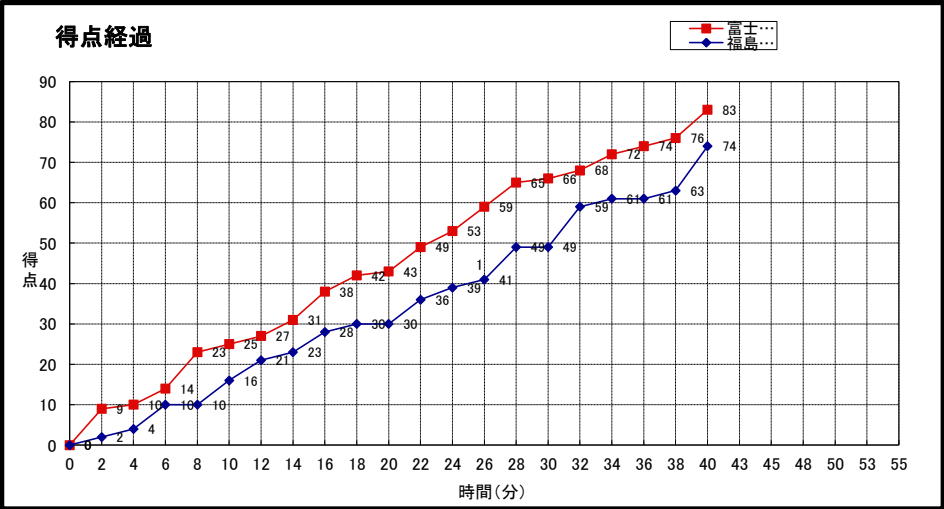

開催場所: **東北学院大学 泉キャンパス体育館**

試合区分: **No. 29A 1次リーグ** コミッショナー: **佐々木桂二**

期 日: **2012(H24)年9月1日(土)** 主審: **堀内昌浩**

開始時間: **15:00** 副審: **森伸彦**

終了時間:

富士大学 (一部 2位)	○ 83	25 -st1- 16 18 -2nd- 14 23 -3rd- 19 17 -4th- 25 -OT1- -OT2- -OT3-	● 74	福島大学 (一部 4位)

No.	S	選手名	PTS	3P FG		2P FG		FT		PF	REBOUNDS			TO	AS	ST	BS	MIN
				M	A	M	A	M	A		OR	DR	TOT					
13	*	三浦沙紀	9	0	0	2	12	5	6	1	3	1	4	0	0	0	0	
3	*	渡邊美穂	19	2	2	5	9	3	5	2	1	3	4	0	0	0	0	
6	*	釜澤裕子	7	1	4	1	3	2	2	2	0	0	0	0	4	0	0	
10		矢内理湖	-	-	-	-	-	-	-	-	-	-	-	-	-	-	-	
11	*	伊藤杏奈	7	0	1	3	5	1	1	2	1	3	4	0	1	0	0	
14	*	高橋はるか	5	0	2	2	9	1	2	4	0	2	2	0	1	0	0	
15		鳴海早希子	14	0	0	7	10	0	0	1	4	1	5	0	0	0	0	
16		伊藤神奈	8	0	1	3	8	2	2	0	2	0	2	0	0	0	0	
18		松田有紀	-	-	-	-	-	-	-	-	-	-	-	-	-	-	-	
19		小田原未歩	10	0	1	5	6	0	0	4	0	4	4	0	2	0	0	
22		齋藤ひかり	0	0	0	0	0	0	0	0	0	0	0	0	0	0	0	
24		渋谷日和	0	0	1	0	1	0	0	0	0	0	0	0	0	0	0	
27		杉澤玲奈	-	-	-	-	-	-	-	-	-	-	-	-	-	-	-	
33		池田未央	-	-	-	-	-	-	-	-	-	-	-	-	-	-	-	
35		遠藤結香	4	0	1	1	3	2	2	0	0	1	1	0	0	0	0	
TEAM 合計			83	3	13	29	66	16	20	16	11	15	26	0	8	0	0	0:00
							23.1%		43.9%									
									80.0%									

No.	S	選手名	PTS	3P FG		2P FG		FT		PF	REBOUNDS			TO	AS	ST	BS	MIN
				M	A	M	A	M	A		OR	DR	TOT					
19	*	渡邊裕子	15	0	5	6	9	3	3	2	1	2	3	0	1	0	0	
5		木村綾佳	0	0	0	0	0	0	0	1	0	0	0	0	0	0	0	
6		佐藤友香	-	-	-	-	-	-	-	-	-	-	-	-	-	-	-	
7	*	丸山朱里	4	0	2	2	3	0	2	3	3	4	7	0	4	0	0	
9	*	山田海聖	10	2	4	2	4	0	0	5	1	2	3	0	3	0	0	
11		阿部杏奈	-	-	-	-	-	-	-	-	-	-	-	-	-	-	-	
12		小山真子	0	0	0	0	0	0	0	0	0	0	0	0	0	0	0	
14		佐竹摩琳	-	-	-	-	-	-	-	-	-	-	-	-	-	-	-	
15	*	難波真有	12	2	6	3	9	0	0	4	0	0	0	0	2	0	0	
16		高橋美琴	-	-	-	-	-	-	-	-	-	-	-	-	-	-	-	
17		三井里穂	3	0	0	1	3	1	1	0	1	0	1	0	0	0	0	
20		川原有希	9	1	3	3	4	0	0	5	1	1	2	0	1	0	0	
21	*	小瀬夏美	21	0	1	8	14	5	5	0	3	8	11	0	1	0	0	
23		瀧田さゆり	-	-	-	-	-	-	-	-	-	-	-	-	-	-	-	
TEAM 合計			74	5	21	25	46	9	11	20	10	17	27	0	12	0	0	0:00
							23.8%		54.3%									
									81.8%									

PST: ポイント   FG: フィールドゴール   F: フォール   TO: ターンオーバー   MIN: 出場時間
M: 成功   3P: 3ポイントシュート   OR: オフenseリバウンド   AS: アシスト   S: ステール
A: 試投   2P: 2ポイントシュート   DR: ディフェンスリバウンド   ST: スタイール   OT: 延長
%: シュート率   FT: フリースロー   TOT: トータルリバウンド   BS: フロックスショット

ゲームレポート

○試合まとめ
リーグ戦最初に試合は富士大学と福島大学との対戦。終始ペースを握った富士大学が試合を優位に試合を進める展開になる。対する福島大学もバスケットカウントやアウトサイドシュートで粘りを見せる。しかし点差を詰めるにはいたらず、83-74で富士大学が勝利を飾った。

○第一ピリオド
開始早々、富士大学が激しいオールコートプレスでリズムを作り9-2でリードする。タイムアウトを取りリズムを取り戻そうと福島大学は試みるが、その後も富士大学のディフェンスのプレッシャーによって上手くオフェンスが機能することができなかった。第一ピリオドは25-16で富士大学が試合の主導権を握った。

○第二ピリオド
出だし、福島大学は連続ゴールを決めるものの富士大学のオールコートプレスに苦しむ。試合の中盤で富士大学は点差を詰められながらも連続バスケットカウントで試合を優勢に進める。第二ピリオドは終始富士大学が試合のペースを握り、前半43-30で試合を折り返す。

○第三ピリオド
後半早々福島大学は富士大学のオールコートプレスにつかまり連続失点をする。試合中盤に57-41になったところで福島大学がタイムアウトを取りリズムを立て直す、富士大学の勢いが止まらず富士大学が試合のペースを握る。66-49と富士大学が大量リードで最終ピリオドへ。

○第四ピリオド
開始早々福島大学が三連続ゴールなどで勢いに乗るも、富士大学も確実に点数を重ね追撃を許さない。福島大学も粘りを見せるも、富士大学の激しいディフェンスに苦しみ思うように差が縮まない。終始試合のペースをつかんでいた富士大学が83-74で初戦を白星で飾った。

担当者: ( )

東北大学バスケットボール連盟