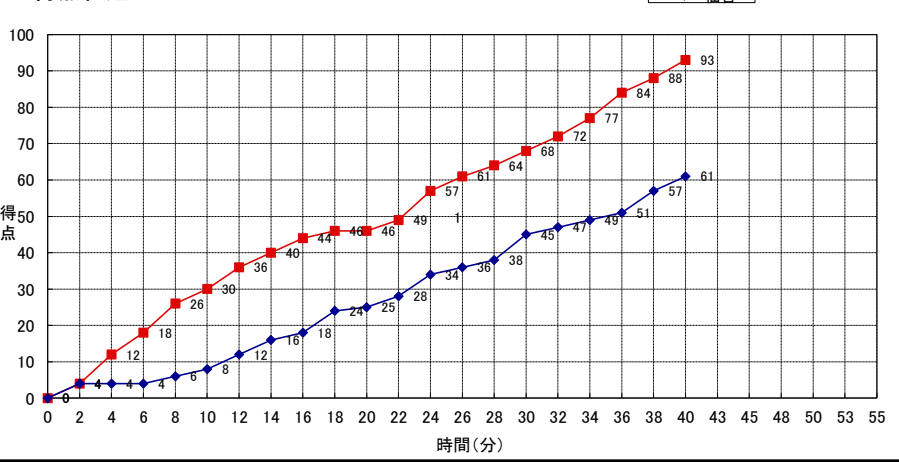

開催場所: **東北学院大学 泉キャンパス体育館**

試合区分: **No. 8A4** **1次リーグ** コミッショナー: **佐々木桂二**

期 日: **2013(H25)年9月8日(日)** 主審: **堀内昌浩**

開始時間: **15:00** 副審: **吉田剛**

終了時間:

岩手大学 (一部 1位)	○ 93	● 61	仙台大学 (一部 2位)

岩手大学

No.	S	選手名	PTS	3P FG		2P FG		FT		PF	REBOUNDS			TO	AS	ST	BS	MIN
				M	A	M	A	M	A		OR	DR	TOT					
4	*	田中龍洗	33	5	10	8	13	2	2	3	0	1	1	0	3	0	0	
5		仲澤光洋	-	-	-	-	-	-	-	-	-	-	-	-	-	-	-	
6	*	早川信太郎	14	2	3	4	5	0	0	2	0	4	4	0	1	0	0	
7	*	石橋諒	12	0	2	6	7	0	0	1	2	6	8	0	0	0	0	
8		櫻井健人	0	0	0	0	0	0	0	1	0	0	0	0	0	0	0	
10		尾形諒	2	0	0	1	2	0	0	1	0	0	0	0	0	0	0	
11	*	柳澤洗太	12	0	1	5	11	2	2	0	0	2	2	0	1	0	0	
12	*	工藤正寿	11	1	2	4	7	0	0	2	2	3	5	0	1	0	0	
13		菅原大樹	-	-	-	-	-	-	-	-	-	-	-	-	-	-	-	
14		藤田雄也	-	-	-	-	-	-	-	-	-	-	-	-	-	-	-	
15		遠藤悠大	2	0	0	1	1	0	0	0	1	0	1	0	0	0	0	
16		中野有入	-	-	-	-	-	-	-	-	-	-	-	-	-	-	-	
17		澤木優弥	-	-	-	-	-	-	-	-	-	-	-	-	-	-	-	
18		小林亮太	3	1	3	0	0	0	0	0	0	0	0	0	0	0	0	
19		成田賢入	4	0	0	1	7	2	2	0	1	2	3	0	1	0	0	
TEAM																		
合計			93	9	21	30	53	6	6	10	6	21	27	0	9	0	0	0:00
				42.9%		56.6%		100.0%										

仙台大学

No.	S	選手名	PTS	3P FG		2P FG		FT		PF	REBOUNDS			TO	AS	ST	BS	MIN
				M	A	M	A	M	A		OR	DR	TOT					
47		遠藤大志	5	1	2	1	3	0	0	2	0	0	0	0	0	0	0	0
1		市原大直	2	0	0	1	3	0	0	3	1	0	1	0	1	0	0	0
2	*	和田一斗	7	1	4	2	5	0	0	0	0	0	0	0	0	0	0	0
5		山田寛貴	12	0	0	5	6	2	2	0	3	0	3	0	0	0	0	0
7		清水春樹	-	-	-	-	-	-	-	-	-	-	-	-	-	-	-	-
10		永井大貴	0	0	0	0	0	0	0	0	0	2	2	0	0	0	0	0
13		川嶋賢治	0	0	0	0	0	0	0	0	0	0	0	0	0	0	0	0
18	*	中村優斗	8	0	0	4	6	0	0	2	1	1	2	0	0	0	0	0
22	*	斉藤誠	9	0	0	4	10	1	2	0	0	1	1	0	2	0	0	0
25	*	畑澤智平	6	0	0	3	6	0	0	3	2	2	4	0	1	0	0	0
37		松崎拓磨	2	0	0	1	3	0	0	0	0	0	0	0	1	0	0	0
56		嵯峨俊翔	-	-	-	-	-	-	-	-	-	-	-	-	-	-	-	-
66	*	庄可優也	10	0	0	4	20	2	2	2	4	2	6	0	1	0	0	0
77		小島広大	-	-	-	-	-	-	-	-	-	-	-	-	-	-	-	-
99		中村智也	-	-	-	-	-	-	-	-	-	-	-	-	-	-	-	-
TEAM																		
合計			61	2	6	25	62	5	6	12	11	8	19	0	6	0	0	0:00
				33.3%		40.3%		83.3%										

PST: ポイント   FG: フィールドゴール   F: フェール   TO: ターンオーバー   MIN: 出場時間
M: 成功   3P: 3ポイントシュート   OR: オフenseリバウンド   AS: アシスト   S: ステール
A: 試投   2P: 2ポイントシュート   DR: ディフェンスリバウンド   ST: スティール   OT: 延長
%: シュート率   FT: フリースロー   TOT: トータルリバウンド   BS: フロックスショット

得点経過

ゲームレポート

○試合のまとめ
前半から、確実にシュートを決めていった岩手大に対して、仙台大はシュートが決まらず苦しい展開が続く。後半、プレスをかけて逆転を試みるが、それをかわし、前半のリードを徐々に広げていった、岩手大が勝利した。

○第一ピリオド
前半、岩手大はアウトサイドシュートで得点を重ねる。一方、仙台大は中々シュートが決まらず、苦しい展開になる。仙台大は、タイムアウト後、流れを変えようとするが、岩手大#11、#12のシュートが決まる。30-8岩手大リードで第1ピリオド終了。

○第二ピリオド
開始早々、岩手大#4の3Pシュートが連続で決まり、リードを広げる。一方、仙台大は#47のドライブや#5、#18のインサイドプレイで得点を重ねるが、点差はちじまらない。第2ピリオドは46-25の岩手大リードで前半終了。

○第三ピリオド
岩手大は、仙台大のミス速攻に繋げて、確実に得点を重ねていく。仙台大は、#22のドライブで得点を入れるものの、流れは変わらない。その後も、岩手大はリードを保って、68-45最終ピリオドをむかえる。

○第四ピリオド
前半は、岩手大は、確実に得点を重ねていくのに対し、仙台大はミスが続く展開となり、点差が広がっていく。試合終盤、仙台大はプレスをかけるが、岩手大はそれをかわしていき、最終ピリオド岩手大がリードを広げ、93-61で勝利した。

担当者: ( )

東北大学バスケットボール連盟