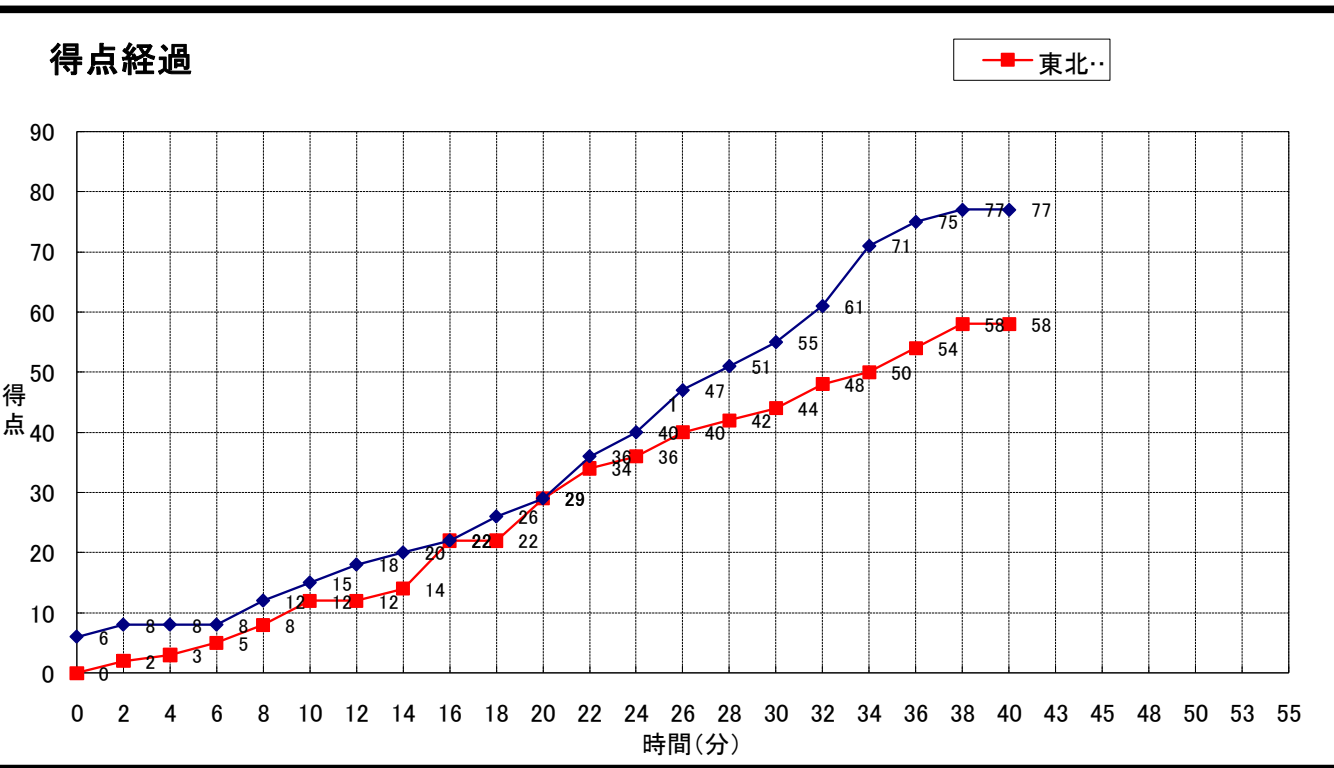

開催場所: 仙台大学 第五体育館

試合区分: No. 3B2 1次リーグ コミッショナー: 佐々木桂二

期 日: 2011(H23)年9月3日(土) 主審: 小野寺 浩

開始時間: 15:00 副審: 葛西 裕二

終了時間: 16:30

山形大学 (一部 1位)	○ 77	15 -st1- 12	● 58	東北学院大学 (一部 3位)
		14 -2nd- 17		
		26 -3rd- 15		
		22 -4th- 14		
		-OT1-		
		-OT2-		
		-OT3-		

山形大学

No.	S	選手名	PTS	3P FG		2P FG		FT		PF	REBOUNDS			TO	AS	ST	BS	MIN
				M	A	M	A	M	A		OR	DR	TOT					
4*		佐久間 奈々	5	0	0	2	5	1	2	0	3	4	7	0	6	0	0	
5*		阿部愛美	27	6	13	4	9	1	2	3	0	4	4	0	6	0	0	
6*		佐藤 優香	25	0	0	11	16	3	3	2	3	9	12	0	4	0	0	
7		長嶋 真央	-	-	-	-	-	-	-	-	-	-	-	-	-	-	-	
8		百瀬 悠里絵	-	-	-	-	-	-	-	-	-	-	-	-	-	-	-	
9		佐藤 綾香	3	1	7	0	8	0	0	1	1	10	11	0	1	0	0	
10		花沢 夏美	-	-	-	-	-	-	-	-	-	-	-	-	-	-	-	
11		大山 未由	0	0	0	0	0	0	0	0	0	0	0	0	0	0	0	
12*		小松 恵	10	0	0	4	9	2	2	2	2	7	9	0	2	0	0	
13		福田 有利子	-	-	-	-	-	-	-	-	-	-	-	-	-	-	-	
14*		外山 優子	7	1	1	2	7	0	0	3	0	3	3	0	2	0	0	
15		大柴 かおる	-	-	-	-	-	-	-	-	-	-	-	-	-	-	-	
TEAM		大神 訓章								0		6	6					
合計			77	8	21	23	54	7	9	11	9	43	52	0	21	0	0	0:00
				38.1%		42.6%		77.8%										

東北学院大学

No.	S	選手名	PTS	3P FG		2P FG		FT		PF	REBOUNDS			TO	AS	ST	BS	MIN
				M	A	M	A	M	A		OR	DR	TOT					
10		齋藤 亜紗美	-	-	-	-	-	-	-	-	-	-	-	-	-	-	-	
5		三浦 佳	-	-	-	-	-	-	-	-	-	-	-	-	-	-	-	
6		高橋 美穂	-	-	-	-	-	-	-	-	-	-	-	-	-	-	-	
8*		山谷 美架	17	0	3	8	16	1	2	0	0	5	5	0	5	0	0	
9		庄子 理紗	2	0	0	1	4	0	0	1	1	0	1	0	1	0	0	
11*		岸田 麻梨	0	0	0	0	4	0	0	1	0	0	0	0	0	0	0	
12*		大須賀 梨奈	6	0	0	3	8	0	0	1	2	7	9	0	1	0	0	
13		阿部 有里子	-	-	-	-	-	-	-	-	-	-	-	-	-	-	-	
14		川崎 結花	1	0	2	0	7	1	5	4	0	3	3	0	1	0	0	
15		古川 絵梨	-	-	-	-	-	-	-	-	-	-	-	-	-	-	-	
17*		佐々 満里奈	18	3	4	4	16	1	3	0	2	2	4	0	2	0	0	
18		天野 紗智	-	-	-	-	-	-	-	-	-	-	-	-	-	-	-	
23		廣瀬 由紀子	-	-	-	-	-	-	-	-	-	-	-	-	-	-	-	
51*		岩田 祥子	14	0	0	7	17	0	1	3	2	3	5	0	1	0	0	
52		鈴木 あや	-	-	-	-	-	-	-	-	-	-	-	-	-	-	-	
TEAM		佐々木 桂二								1		6	6					
合計			58	3	9	23	72	3	11	11	7	26	33	0	11	0	0	0:00
				33.3%		31.9%		27.3%										

PST: ポイント M: 成功 A: 試投 %: シュート率 FG: フィールドゴール 3P: 3ポイントシュート 2P: 2ポイントシュート FT: フリースロー F: ファール OR: オフェンスリバウンド DR: ディフェンスリバウンド TOT: トータルリバウンド TO: ターンオーバー AS: アシスト ST: スティール BS: ブロックショット MIN: 出場時間 S: スターター OT: 延長

ゲームレポート (Game Report)

○試合のまとめ

初戦を白星スタートで飾った両チームの戦い。今やインカレ常連校となった山形大と、4年ぶりのインカレ出場を目指す東北学院大。前半は同点で折り返したが、後半になり山形大が突き放す結果となった。勝利した山形大は前半#12小松のインサイドプレー、後半#5阿部の連続3Pで東北学院大を圧倒。敗退した東北学院大は後半ゾーンディフェンスでディフェンスを固めるが山形大の速いパスワークで乱され58-77で山形大が勝利した。

○第一ピリオド

#12小松のインサイドで山形大が先制。そこから山形大が連続得点を重ねる。対する東北学院大は#8山谷、#51岩田の1対1で得点を重ね、点差を縮める。残り5秒で東北学院大#8山谷がファールをもらいフリースローで1点を返し、第1ピリオド山形大リードで終了。

○第二ピリオド

互いに一步も譲らない点の取り合いの展開が続く。東北学院大は#51岩田のインサイド、#12大須賀のシュートなどで得点を重ね、反撃をする。しかし、山形大は#5阿部の3Pが決まり、点差を広げるが東北学院大#17佐々が3P、1対1により点差を縮める。残り5秒、#8山谷が衝撃のブザービートで29-29の同点で前半を折り返す。

○第三ピリオド

序盤、#6佐藤の1対1などで山形大が先制する。一方、東北学院大も#51岩田のインサイドで追いつく。しかし、山形大は#5阿部、#6佐藤のスティール等で追いつきを許さない。終盤、東北学院大#17佐々が積極的な攻撃をするが点差は縮まらず、44-55で山形大リードで第3ピリオド終了する。

○第四ピリオド

出だしいきなり山形大#5阿部、#9佐藤の連続3Pが決まり、さらに点差を広げる。さらに#5阿部が3Pを連続で決め、山形大が勝利に大きく近づく。東北学院大は#8山谷が積極的にリバウンドに飛び込み、オフェンスリバウンドからシュートを決める。ディフェンスでは、東北学院大がスティールから攻撃する場面があったが逆転には及ばず、58-77で山形大が勝利し、試合終了。

担当者: 松浦 愛(富士大学)

東北大学バスケットボール連盟