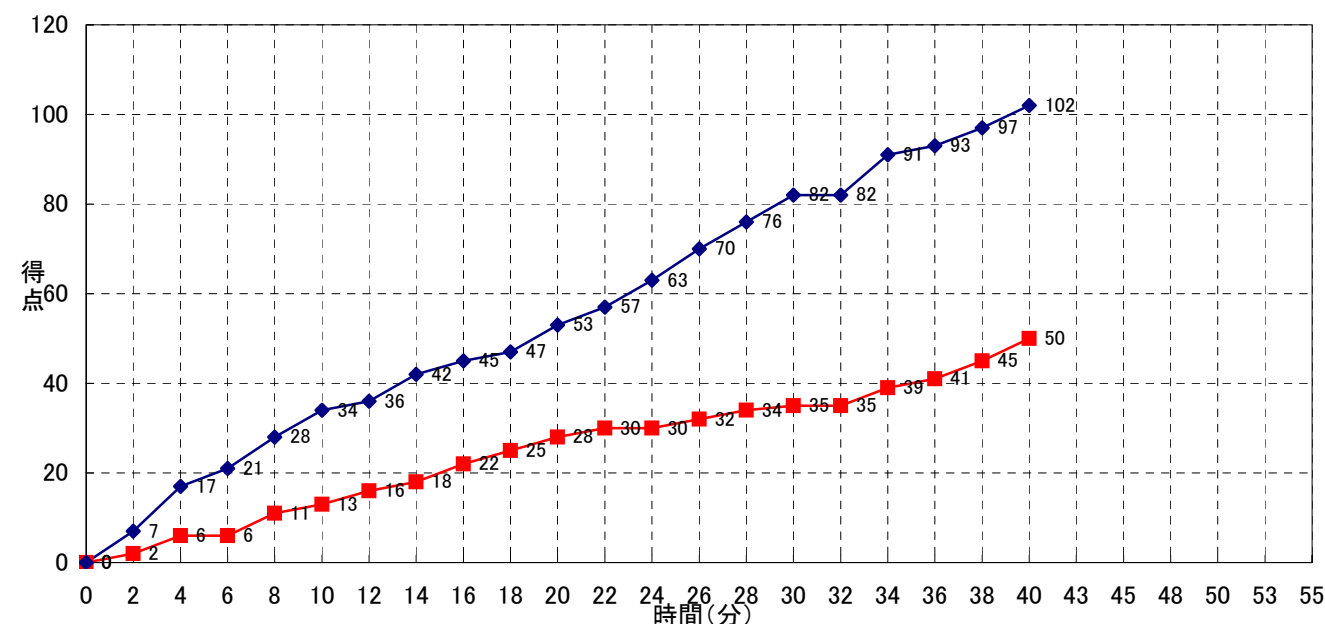

大会名称: 第9回 東北大学バスケットボールリーグ

開催場所: 東北学院大学泉キャンパス体育館

試合区分: No. 10B 2部 入れ替え戦 コミッショナー: 佐々木 桂二

期 日: 2008.10.10 主審: 升屋 章

開始時間: 16:00 副審: 富樫 彰子

終了時間:

弘前大 #N/A	○ 102	● 50	宮城教育大 #N/A
	33 -st1- 13 20 -2nd- 15 29 -3rd- 7 20 -4th- 15 -OT1- -OT2- -OT3-		

弘前大学

No.	S	選手名	PTS	3P FG		2P FG		FT		PF	REBOUNDS			TO	AS	ST	BS	MIN	
				M	A	M	A	M	A		TF	OR	DR						TOT
4	*	宮森 沙弥佳	12	2	5	3	4	0	0	2	1	2	3	0	4	0	0		
5		小笠原 聖子	0	0	2	0	3	0	0	2	1	0	1	0	0	0	0		
6		茶畑 ひろみ	5	1	0	1	1	0	0	3	0	0	0	0	0	0	0		
7		三上 裕香子	15	1	4	6	10	0	0	0	1	2	3	0	0	0	0		
8		村上 俊美	7	1	1	2	6	0	0	1	1	0	1	0	2	0	0		
9	*	三浦 直美	5	1	3	1	2	0	0	0	0	0	0	0	1	0	0		
10		鴨狩 佑佳	0	0	0	0	0	0	0	2	0	0	0	0	0	0	0		
11	*	田中 玲香	6	0	0	3	7	0	0	3	1	1	2	0	1	0	0		
13	*	田中 静	27	1	1	10	11	4	6	1	1	7	8	0	0	0	0		
14		石田 恭子	8	0	0	4	7	0	0	1	1	4	5	0	0	0	0		
15		松尾 紀子	6	0	0	3	6	0	0	3	3	4	7	0	0	0	0		
16		松本 由希菜	1	0	0	0	0	1	1	0	0	0	0	0	0	0	0		
17	*	金田 瑞季	10	0	0	5	7	0	0	1	0	4	4	0	1	0	0		
18		古山 絢子	0	0	0	0	0	0	0	0	0	0	0	0	0	0	0		
#N/A																			
合計			102	7	16	38	64	5	7	19	11	28	39	0	9	0	0	0:00	
				43.8%		59.4%		71.4%											

宮城教育大学

No.	S	選手名	PTS	3P FG		2P FG		FT		PF	REBOUNDS			TO	AS	ST	BS	MIN	
				M	A	M	A	M	A		TF	OR	DR						TOT
7	*	藤原 佳央里	6	0	8	3	9	0	0	3	1	1	2	0	2	0	0		
8	*	大南 詩織	14	3	6	1	6	3	4	3	0	5	5	0	3	0	0		
10		兵庫 静	0	0	0	0	0	0	0	0	0	0	0	0	0	0	0		
11	*	尖戸 聖美	2	0	0	1	4	0	2	2	1	0	1	0	1	0	0		
12		畠田 由香	-	-	-	-	-	-	-	-	-	-	-	-	-	-	-		
13		松原 香奈子	7	1	2	2	2	0	1	1	0	0	0	0	1	0	0		
14	*	富樫 麻梨	10	0	0	5	6	0	0	0	0	1	1	0	0	0	0		
17		後藤 あゆみ	-	-	-	-	-	-	-	-	-	-	-	-	-	-	-		
18	*	石井 由香	1	0	0	0	3	1	2	0	1	2	3	0	0	0	0		
21		羽山 愛	-	-	-	-	-	-	-	-	-	-	-	-	-	-	-		
22		横川 佳那	-	-	-	-	-	-	-	-	-	-	-	-	-	-	-		
23		伊藤 晴恵	0	0	0	0	0	0	0	0	0	1	1	0	0	0	0		
24		菅原 美里	1	0	0	0	0	1	2	0	0	0	0	0	0	0	0		
25		伊藤 万葉	9	0	0	3	6	3	4	1	0	1	1	0	0	0	0		
#N/A																			
合計			50	4	16	15	36	8	15	11	3	11	14	0	7	0	0	0:00	
				25.0%		41.7%		53.3%											

PST: ポイント M: 成功 A: 試投 %: シュート率 FG: フィールドゴール 3P: 3ポイントシュート 2P: 2ポイントシュート FT: フリースロー F: ファール OR: オフェンスリバウンド DR: ディフェンスリバウンド TOT: トータルリバウンド TO: ターンオーバー AS: アシスト ST: スティール BS: ブロックショット MIN: 出場時間 S: スターター OT: 延長

得点経過

ゲームレポート

まとめ
弘前大と宮城教育大の対戦は、全体を通して弘前大が流れを掴むかたちで50-102と弘前大が大きくリードして勝利した。

第1P
序盤、弘前大は#13にボールを集め得点を重ねていく。ボール回しを多くし、残り5分から#4、#9の3Pで得点を広げていく。一方、宮城教育大は#7のドライブを起点に粘りをみせるが、再び、弘前大はインサイドにボールを集め得点を重ねていき13-34で弘前大が大きくリードする形となった。

第2P
開始早々、宮城教育大の#13が3Pを決める。一方、弘前大は時間を使い確実に得点を重ねて相手に流れをわたさない。宮城教育大も粘るが第1Pについた点差がなかなか詰まらず、28-53で前半を終了する。

第3P
前半同様、流れは弘前大のまま試合は動く。インサイドだけでなくアウトサイドのプレーヤーも次々と得点を重ねていく。一方、宮城教育大はこのピリオドは得点を決められず、弘前大が35-82とダブルスコア以上リードする形で最終ピリオドへ。

第4P
弘前大はメンバーを全員かえてくる。そして、ファーストブレイクから次々と点数を決めていく。宮城教育大は一度も流れを掴めず、50-102で弘前大が勝利を収める。